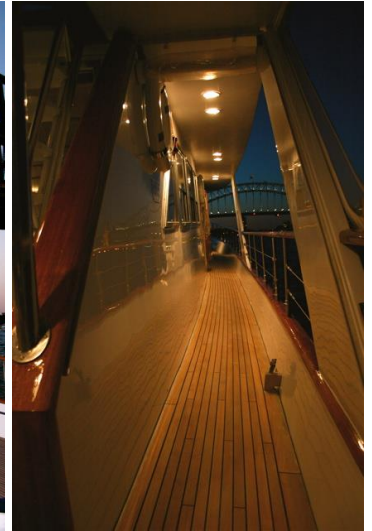

MV THE BOAT

FULL STEAM AHEAD

FORWARD DECK

FORWARD DECK

SIDEWAY

AFT DECK

AFT DECK

MV THE BOAT

TOP DECK

TOP DECK

MASTER SUITE

STARBOARD TWIN

PORT TWIN

MAIN SALOON